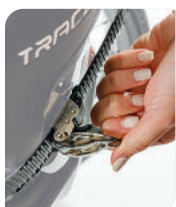

## Foldable and compact

**Removable, multi-grip push bar**  
with height adjustment for the comfort of the teammate

**Height-adjustable backrest**  
allows the pelvic/trunk angle to be adjusted to suit the activity undertaken